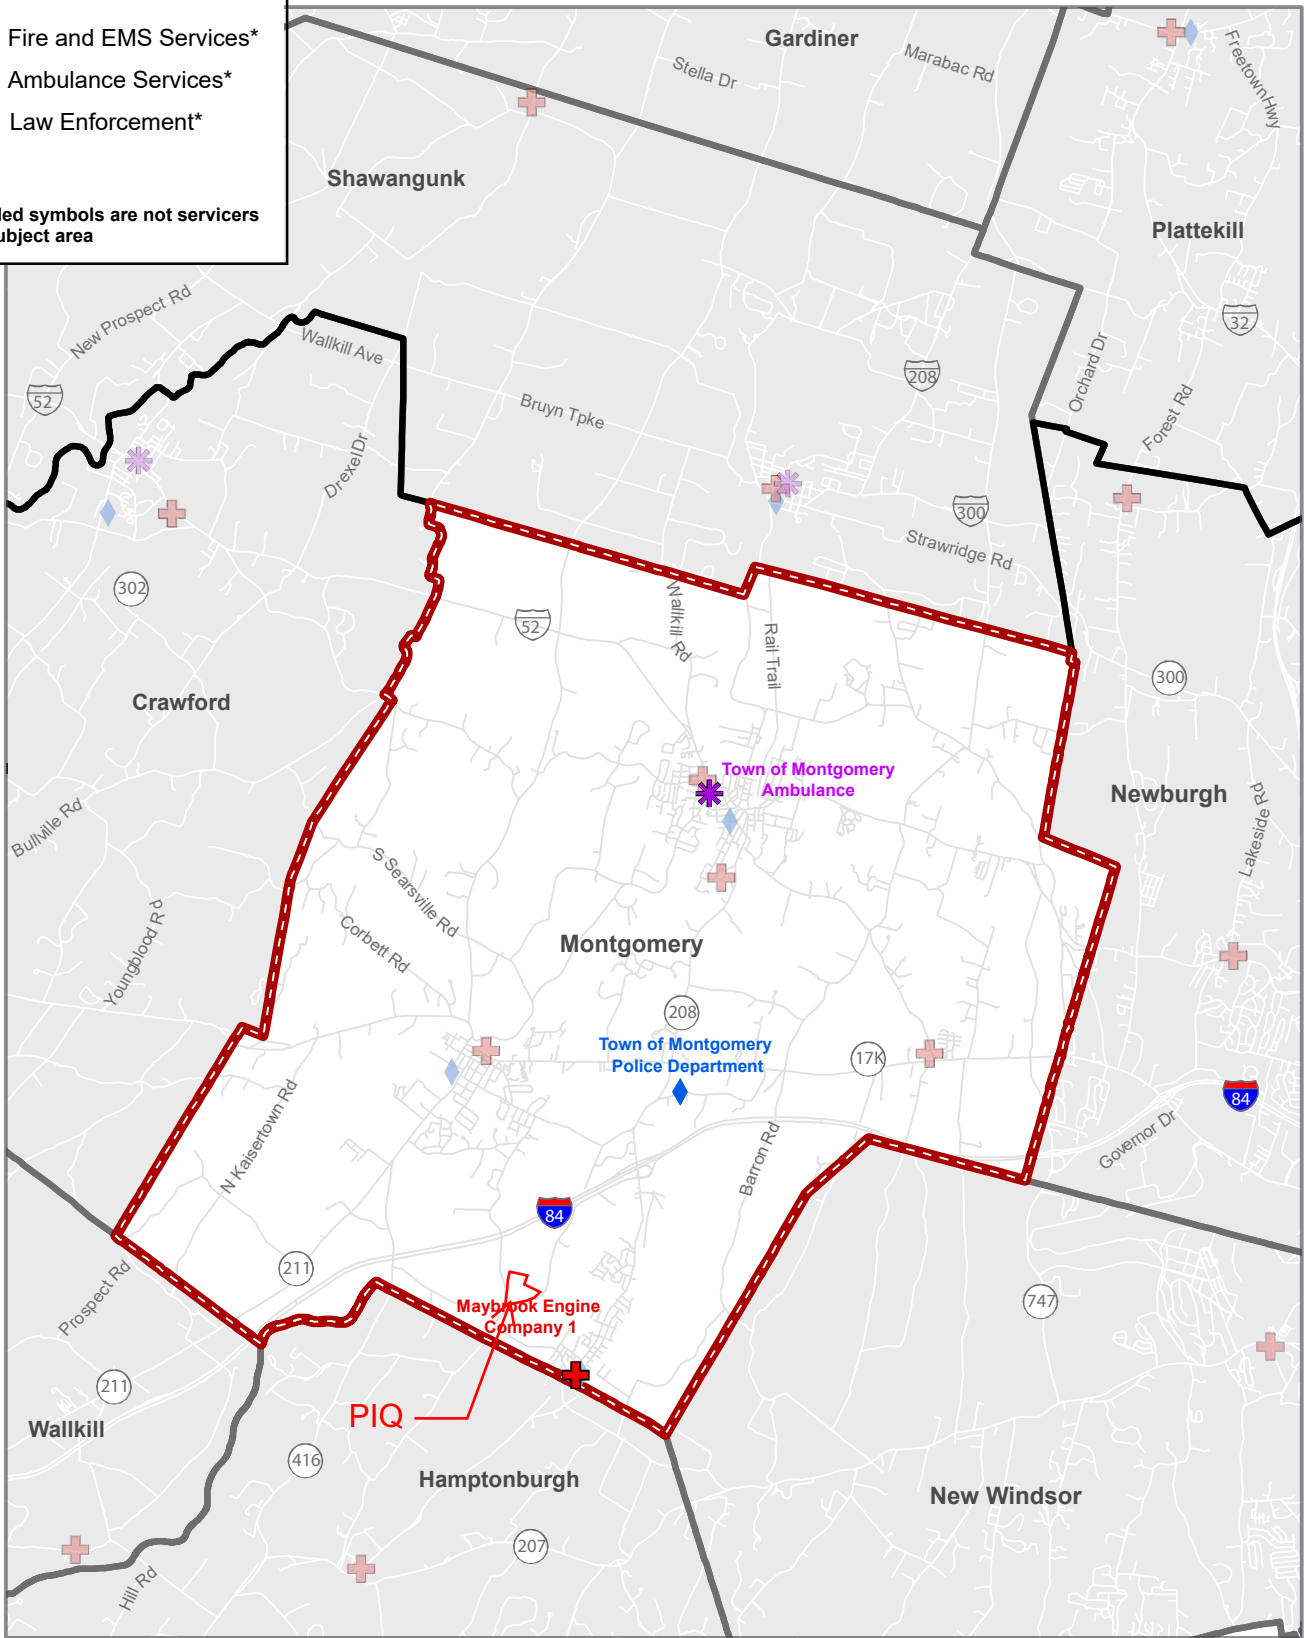

Legend

- + Fire and EMS Services*
- Ambulance Services*
- Law Enforcement*

*The faded symbols are not servicers of the subject area

0 7,750 15,500 Feet

1 inch = 9,720 feet

Emergency Services Locations

Town of Montgomery
Orange County, New York

February 2024